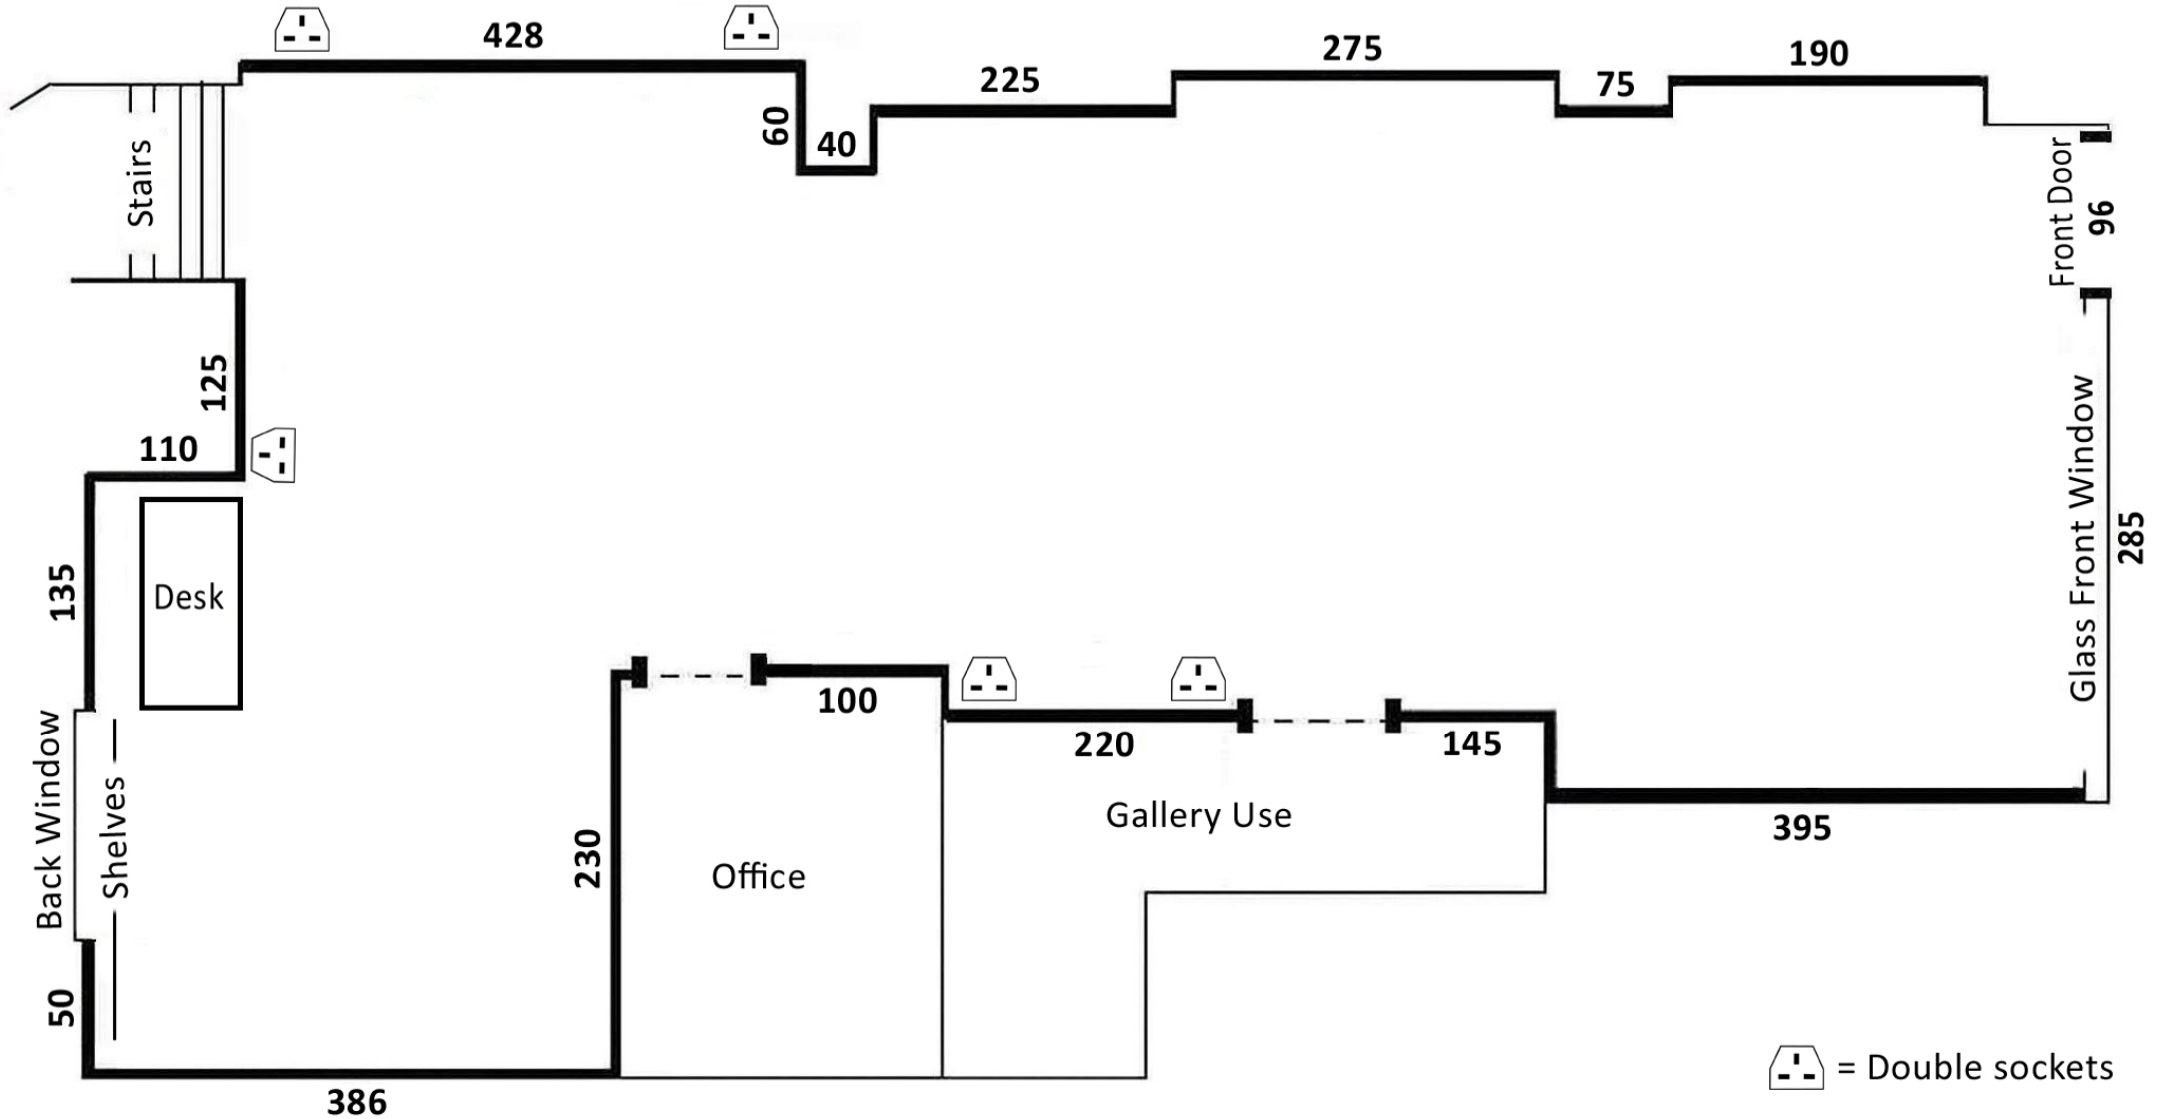

*espaciogallery

159 Bethnal Green Road
London E2 7DG

Gallery 1 - Floor Plan
All measurements in cm
Ceiling height: 275cm
Total area: 80sqm / 860sqft

 = Double sockets