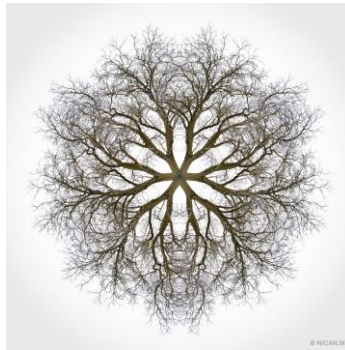

Niccolo Angeli

www.facebook.com/espaciogallery